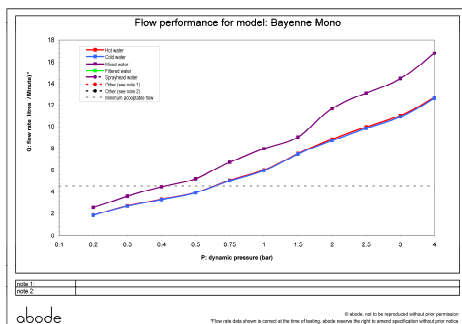

## Product dimensions:

- **Overall Height / projection (mm):** 322
- **Exit reach (mm):** 230
- **Exit height (mm):** 229
- **Centre distance(s):** N/A

- **Base diameter(s) (mm):** 58
- **Recommended hole diameter (mm):** Ø 35
- **Max. surface depth (mm):** 60

- **Spout diameter (mm):** 20
- **Spout aerator size:** M24

## Product flow characteristics:

- **Min / Max water pressure (bar):** 0.50 / 5.5
- **Recommended / Max water temperature:** 46°C / 70°C
- **Part G - Mixed flow rate at 3 bar (litres / min):** 14.45

- **Control valve type:** Ceramic disc QT
- **Product flow characteristics:** Single flow
- **Non-return/Check valve(s):** Integral to H & C inlets