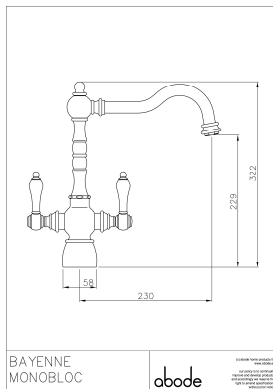

## Packaged properties:

**Box length (mm):** 605    **Box depth (mm):** 85

**Box width (mm):** 320    **Units per outer:** 5

**Tap only weight (kg):** 3.00

**Boxed weight (kg):** 3.96

## Product dimensions:

- **Overall Height / projection (mm):** 322
- **Exit reach (mm):** 230
- **Exit height (mm):** 229
- **Centre distance(s):** N/A

- **Base diameter(s) (mm):** 58
- **Recommended hole diameter (mm):** Ø 35
- **Max. surface depth (mm):** 60

- **Spout diameter (mm):** 20
- **Spout aerator size:** M24

## Product flow characteristics:

- **Min / Max water pressure (bar):** 0.50 / 5.5
- **Recommended / Max water temperature:** 46°C / 70°C
- **Part G - Mixed flow rate at 3 bar (litres / min):** 14.45

- **Control valve type:** Ceramic disc QT
- **Product flow characteristics:** Single flow
- **Non-return/Check valve(s):** Integral to H & C inlets