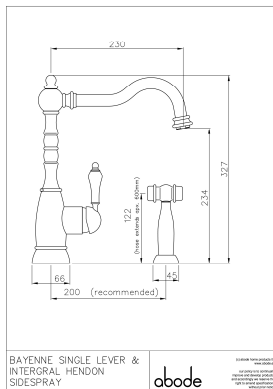

Bayenne Single Lever C/W Integral Hendon Handspray

Product Finish: Century Copper

Product code: AT3088
EAN13 barcode: 5060344155359

Product features:

- Low lead brass construction
- Single lever control for effortless single handed control
- French provincial design aesthetic
- Integral diverter from spout to sprayhead (spout flow stops when spray activated)
- Leading design performance requiring higher pressures

Additional information / Parts included:

The installation of this product should respect requirement IRN R090. Triangular stabiliser

Packaged properties:

Box length (mm): 605 **Box depth (mm):** 85 **Tap only weight (kg):** 3.88
Box width (mm): 320 **Units per outer:** 5 **Boxed weight (kg):** 4.68

Product dimensions:

- **Overall Height / projection (mm):** 327
- **Exit reach (mm):** 230
- **Exit height (mm):** 234
- **Centre distance(s):** N/A
- **Base diameter(s) (mm):** 66
- **Recommended hole diameter (mm):** Ø 35
- **Max. surface depth (mm):** 60
- **Spout diameter (mm):** 20
- **Spout aerator size:** M24

Product flow characteristics:

- **Min / Max water pressure (bar):** 1.50 / 5.5
- **Recommended / Max water temperature:** 46°C / 70°C
- **Part G - Mixed flow rate at 3 bar (litres / min):** 9.32
- **Control valve type:** Single lever ceramic cartridge
- **Product flow characteristics:** Single flow
- **Non-return/Check valve(s):** Integral to H & C inlets and sprayhead
- **Aerator type:** Neoperl honeycomb light blue
- **Accepts revolve / spray aerator:** No
- **Spout connection method:** Locking collar
- **Tail pipe inlet / outlet size:** 1/2" BSP Male / M10
- **Inlet pipe type / length (mm):** flexible stainless braided hose / 480