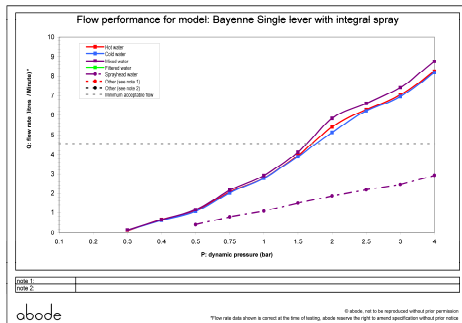

Additional information / Parts included:

The installation of this product should respect requirement IRN R090. Triangular stabiliser

Packaged properties:

Box length (mm): 605 **Box depth (mm):** 85 **Tap only weight (kg):** 3.88
Box width (mm): 320 **Units per outer:** 5 **Boxed weight (kg):** 4.68

Product dimensions:

- **Overall Height / projection (mm):** 327
- **Exit reach (mm):** 230
- **Exit height (mm):** 234
- **Centre distance(s):** N/A
- **Base diameter(s) (mm):** 66
- **Recommended hole diameter (mm):** Ø 35
- **Max. surface depth (mm):** 60
- **Spout diameter (mm):** 20
- **Spout aerator size:** M24

Product flow characteristics:

- **Min / Max water pressure (bar):** 1.50 / 5.5
- **Recommended / Max water temperature:** 46°C / 70°C
- **Part G - Mixed flow rate at 3 bar (litres / min):** 9.32
- **Control valve type:** Single lever ceramic cartridge
- **Product flow characteristics:** Single flow
- **Non-return/Check valve(s):** Integral to H & C inlets and sprayhead
- **Aerator type:** Neoperl honeycomb light blue
- **Accepts revolve / spray aerator:** No
- **Spout connection method:** Locking collar
- **Tail pipe inlet / outlet size:** 1/2" BSP Male / M10
- **Inlet pipe type / length (mm):** flexible stainless braided hose / 480