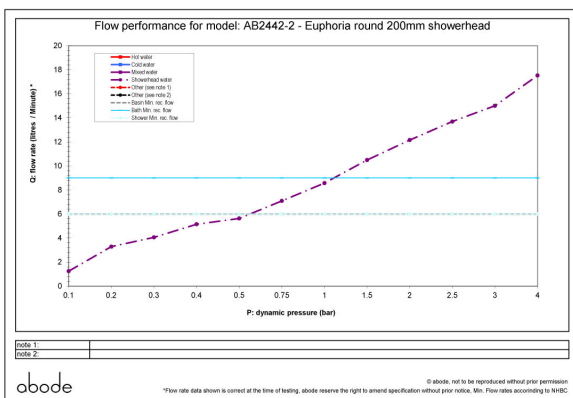

Product flow characteristics: