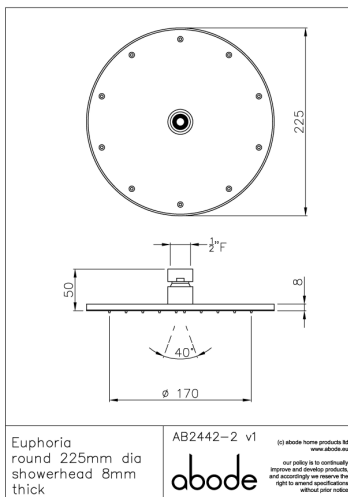

Product dimensions: